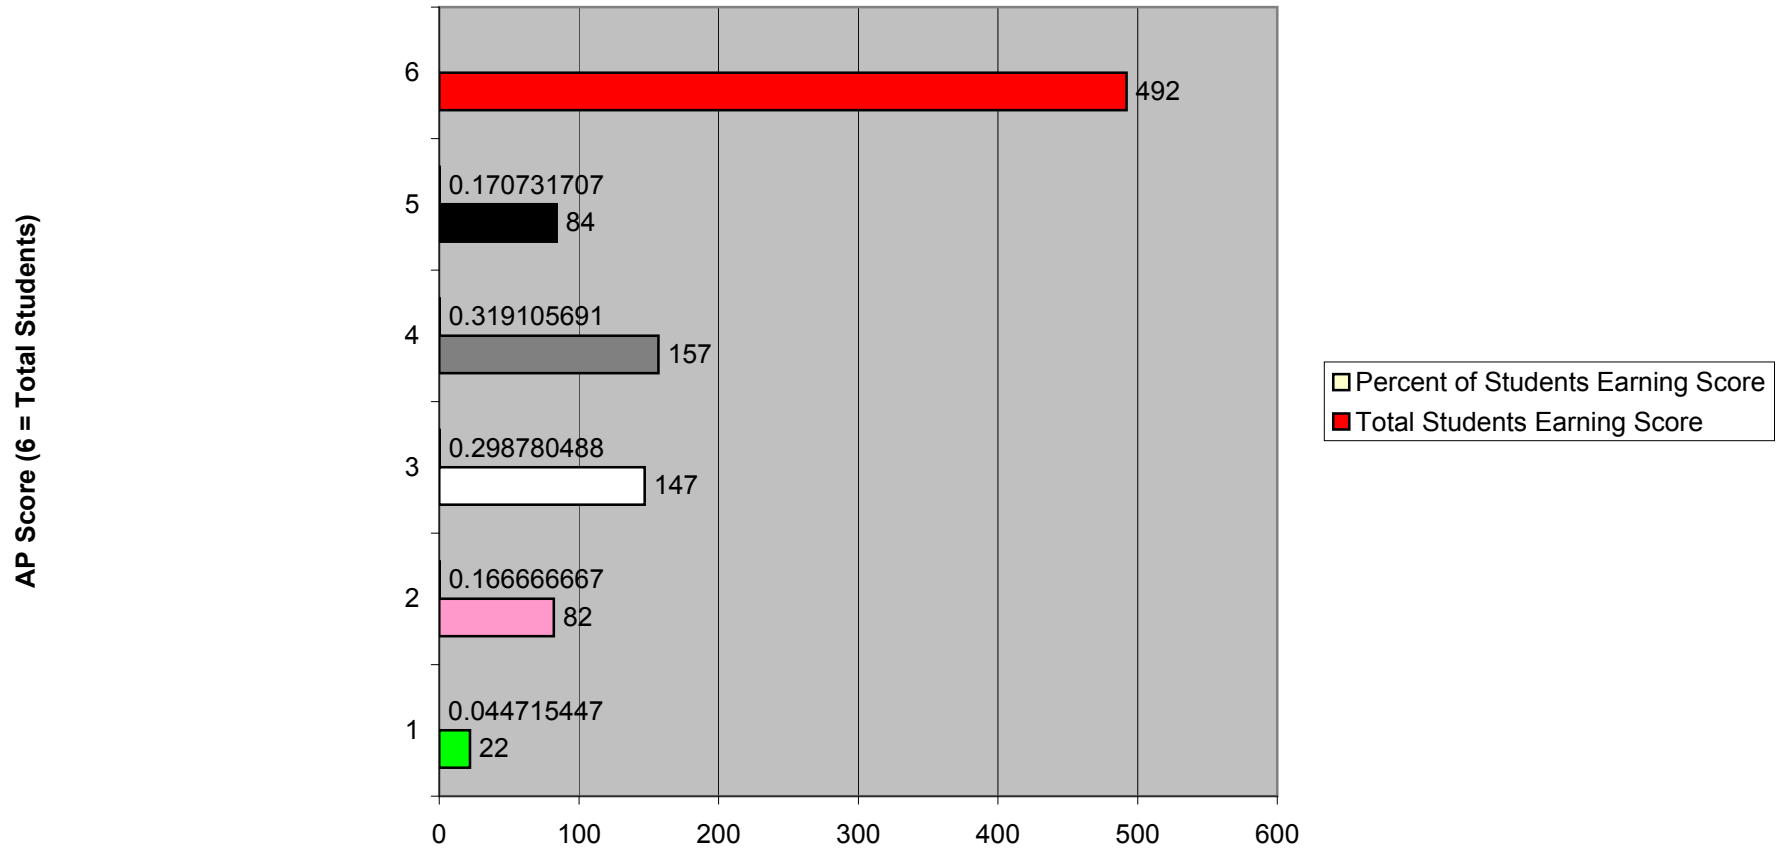

### GHS AP Scores by Score

	1	2	3	4	5	6
Percent of Students Earning Score	0.0447154	0.1666667	0.2987805	0.3191057	0.1707317	
Total Students Earning Score	22	82	147	157	84	492

**Total # of Scores Per Item**